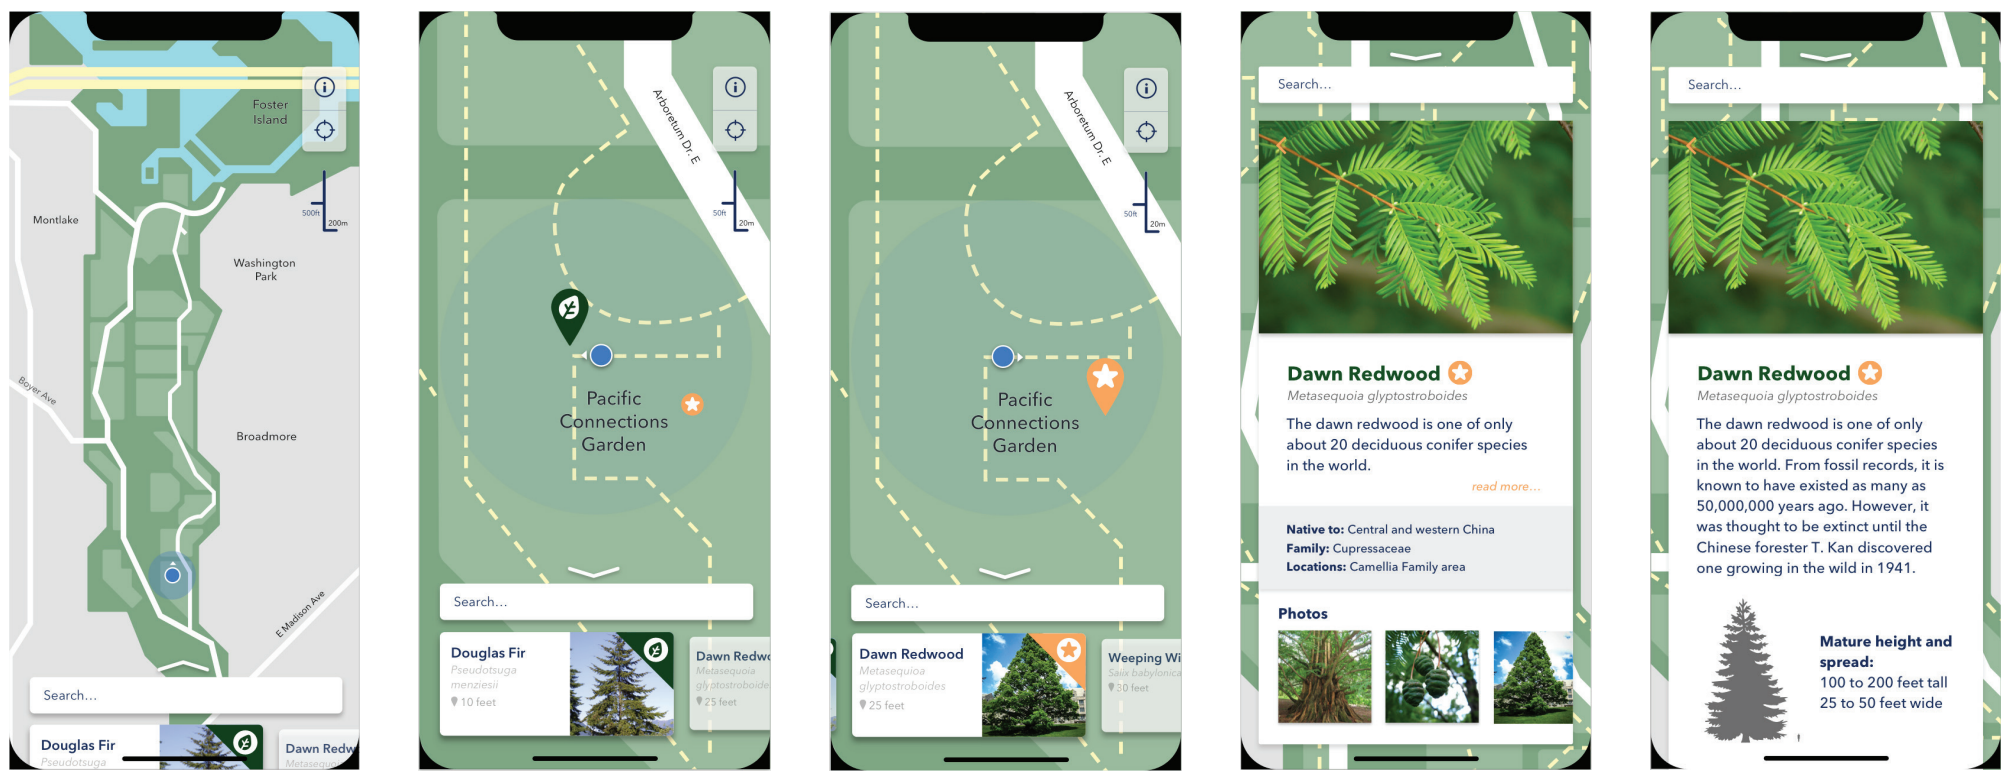

## ARBORETUM APP

This app brings users an interactive map that they can use both for wayfinding and plant identification. With features such as nearby and highlighted plants, users can discover the wonders of the arboretum and learn about the beautiful plant life there.

## ONBOARDING

## DISCOVERING NEARBY AND FEATURED PLANTS

## SEARCHING FOR PLANTS