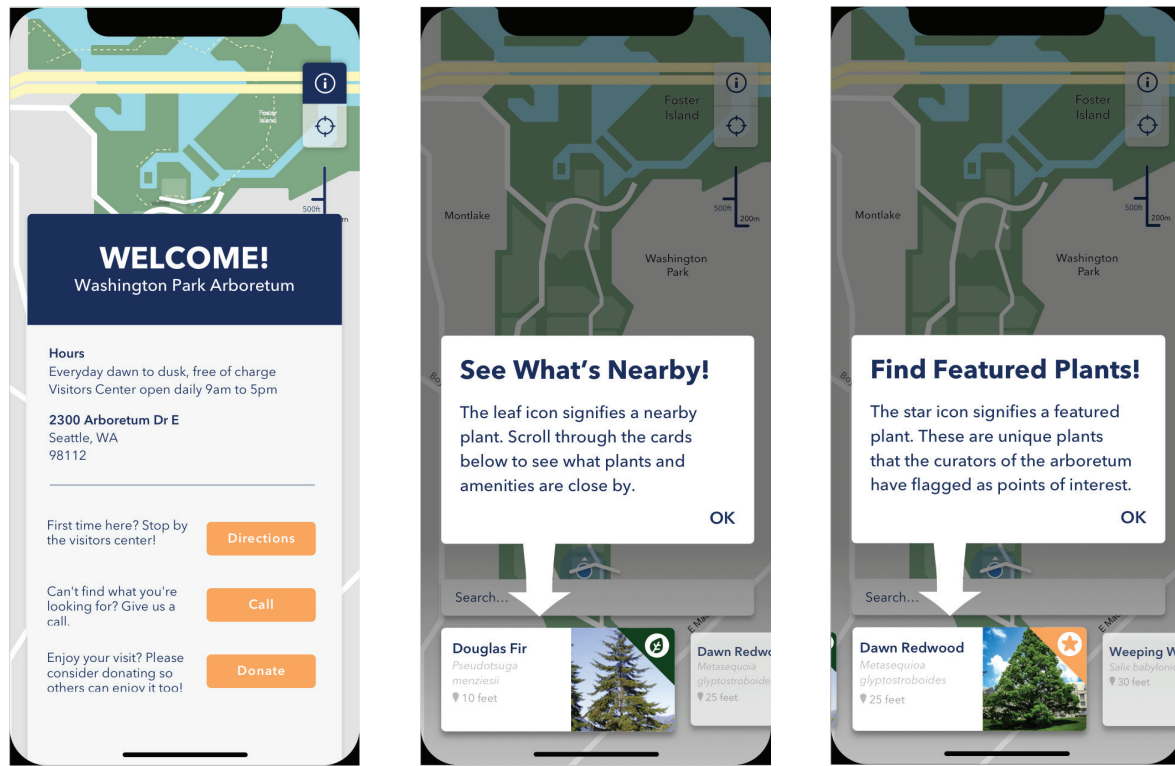

## ARBORETUM APP

This app brings users an interactive map that they can use both for wayfinding and plant identification. With features such as nearby and highlighted plants, users can discover the wonders of the arboretum and learn about the beautiful plant life there.

## ONBOARDING

## DISCOVERING NEARBY AND FEATURED PLANTS

## SEARCHING FOR PLANTS