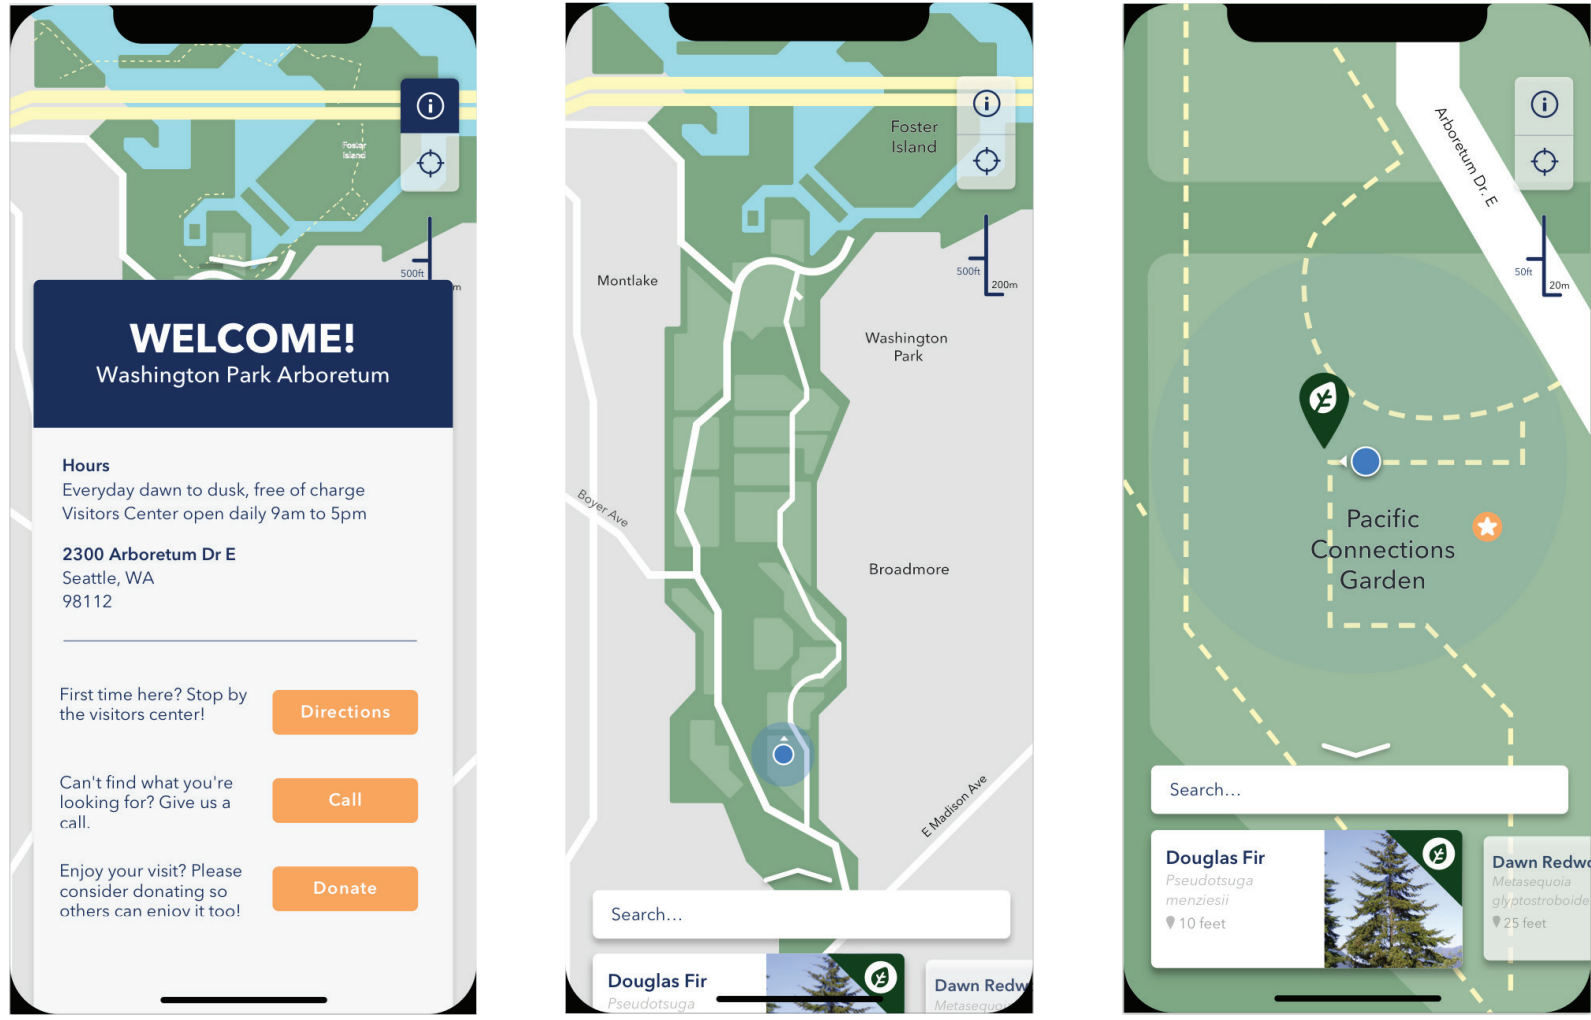

## ARBORETUM APP

This app brings users an interactive map that they can use both for wayfinding and plant identification. With features such as nearby and highlighted plants, users can discover the wonders of the arboretum and learn about the beautiful plant life there.

## ONBOARDING

## DISCOVERING NEARBY AND FEATURED PLANTS

## SEARCHING FOR PLANTS